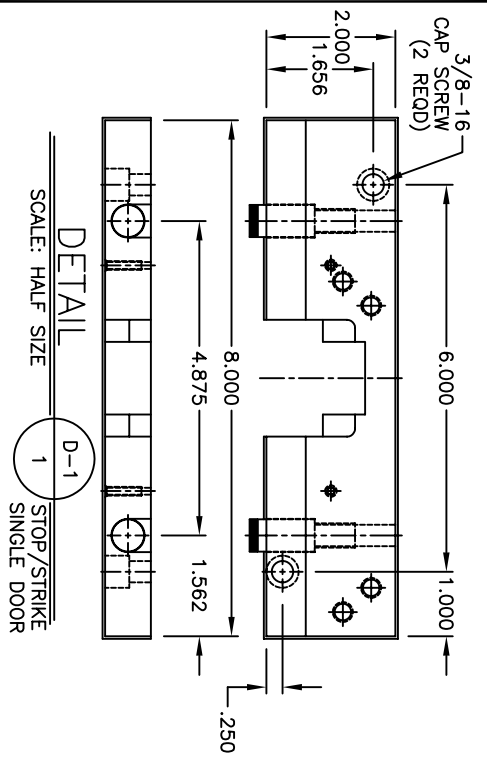

FOLGER ADAM 310-1 ELECTRIC STRIKE WITH 3/4" STRAIGHT KEEPER, NO SIGNAL SWITCH.

DOOR STOP/STRIKE

FOLGER ADAM 310-1 ELECTRIC STRIKE WITH 3/4" STRAIGHT KEEPER, NO SIGNAL SWITCH.

TOP VIEW A-A
SCALE: FULL SIZE

TOP VIEW A-A
SCALE: FULL SIZE

DETAIL D-2
SCALE: HALF SIZE

BLUMCRAFT'S ORIGINAL DESIGNS AND STRUCTURES ARE FULLY COVERED BY PATENTS AND PENDING PATENT APPLICATIONS IN THE UNITED STATES AND CANADA.

BLUMCRAFT ACCEPTS NO RESPONSIBILITY FOR STRUCTURAL INTEGRITY OF ANY STRUCTURE NOT BY BLUMCRAFT.

UNLESS OTHERWISE SPECIFIED DECIMALS FRACTIONS

Blumcraft OF PITTSBURGH

INSTALLATION OF DOOR STOP FOR FOLGER ADAM ELECTRIC STRIKE FOR 1 3/4" THICK DOORS. DOUBLE OR SINGLE DOORS-1/2" OR 3/4" GLASS.

JOB NUMBER	NS-731
DWG. NO.	NS-731
SHEET	1 OF 1
DRAWN BY	BW 12/07/83
CHECKED BY	AS NOTED
DATE	DN
REVISIONS	CK TR
REWORK ON AUTOCAD	01/13/03