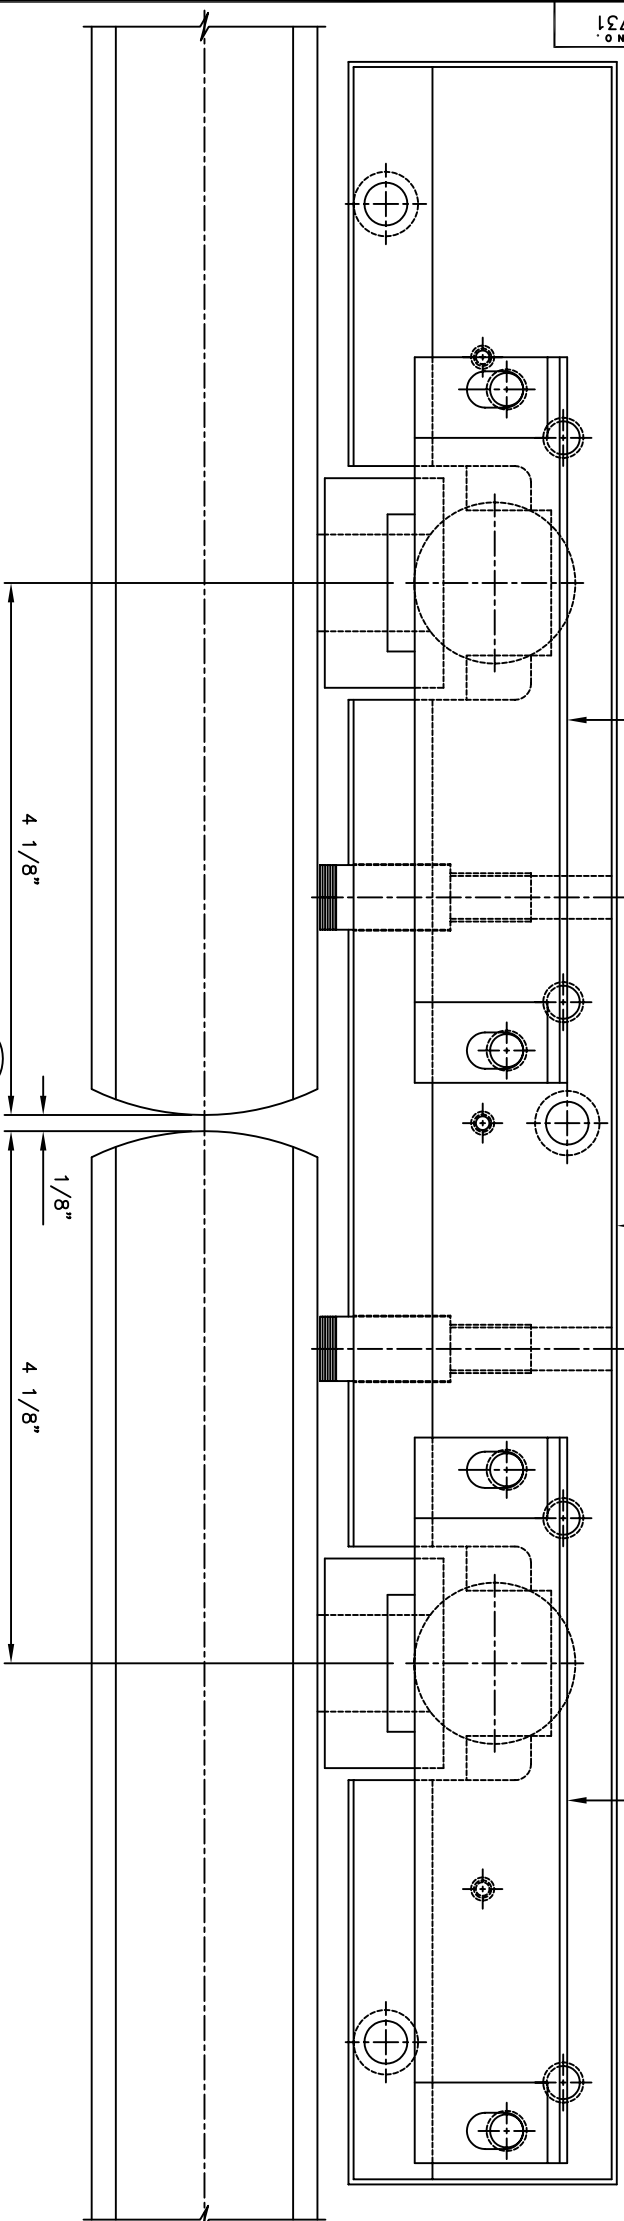

FOLGER ADAM 310-1 ELECTRIC STRIKE WITH 3/4" STRAIGHT KEEPER, NO SIGNAL SWITCH.

DOOR STOP/STRIKE

FOLGER ADAM 310-1 ELECTRIC STRIKE WITH 3/4" STRAIGHT KEEPER, NO SIGNAL SWITCH.

TOP VIEW A-A
SCALE: FULL SIZE

TOP VIEW A-A
SCALE: FULL SIZE

DETAIL D-2
SCALE: HALF SIZE

BLUMCRAFT'S ORIGINAL DESIGNS AND STRUCTURES ARE FULLY COVERED BY PATENTS AND PENDING PATENT APPLICATIONS IN THE UNITED STATES AND CANADA.

BLUMCRAFT ACCEPTS NO RESPONSIBILITY FOR STRUCTURAL INTEGRITY OF ANY STRUCTURE NOT BY BLUMCRAFT.