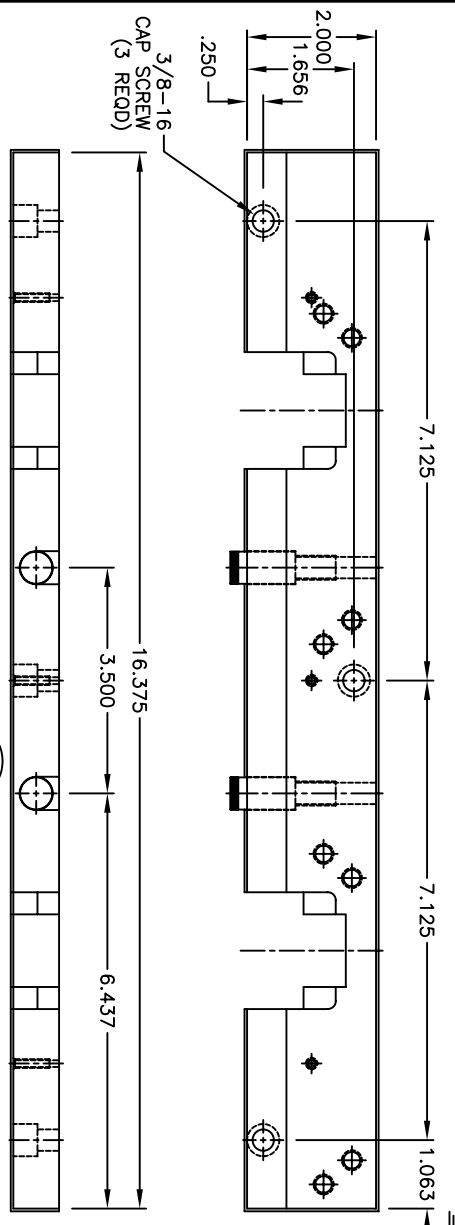

FOLGER ADAM 310-1 ELECTRIC STRIKE WITH 3/4" STRAIGHT KEEPER, NO SIGNAL SWITCH.

DOOR STOP/STRIKE

FOLGER ADAM 310-1 ELECTRIC STRIKE WITH 3/4" STRAIGHT KEEPER, NO SIGNAL SWITCH.

TOP VIEW A-A
SCALE: FULL SIZE

TOP VIEW A-A
SCALE: FULL SIZE

DETAIL D-2
SCALE: HALF SIZE

BLUMCRAFT'S ORIGINAL DESIGNS AND STRUCTURES ARE FULLY COVERED BY PATENTS AND PENDING PATENT APPLICATIONS IN THE UNITED STATES AND CANADA.

BLUMCRAFT ACCEPTS NO RESPONSIBILITY FOR STRUCTURAL INTEGRITY OF ANY STRUCTURE NOT BY BLUMCRAFT.

UNLESS OTHERWISE SPECIFIED DECIMALS FRACTIONS

Blumcraft OF PITTSBURGH

INSTALLATION OF DOOR STOP FOR FOLGER ADAM ELECTRIC STRIKE FOR 1 3/4" THICK DOORS. DOUBLE OR SINGLE DOORS-1/2" OR 3/4" GLASS.

JOB NUMBER	NS-731
DWG. NO.	NS-731
SHEET	1 OF 1
DRAWN BY	BW 12/07/83
CHECKED BY	AS NOTED
DATE	DN
REVISIONS	CK TR
REWORK ON AUTOCAD	01/13/03