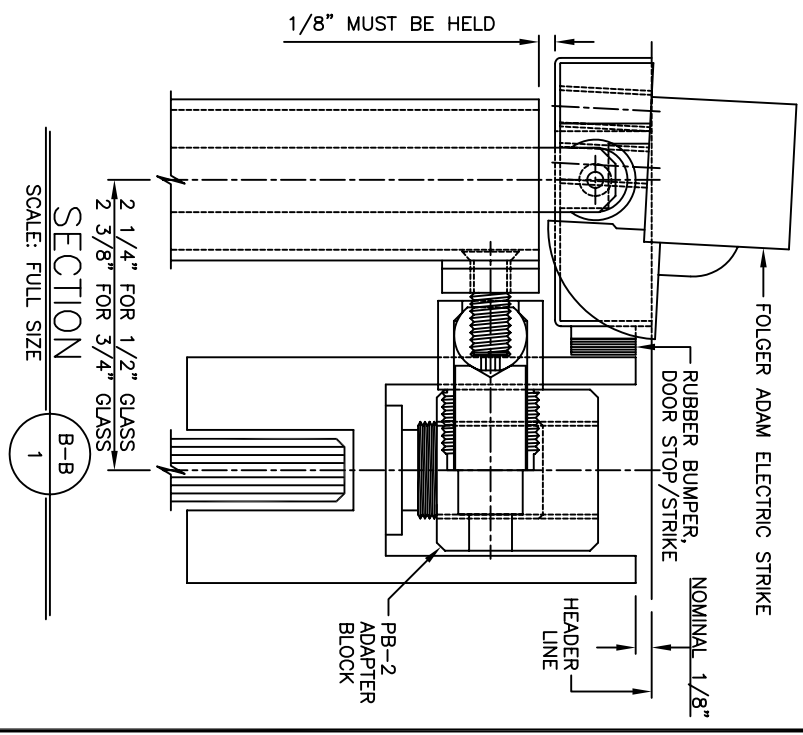

FOLGER ADAM 310-1 ELECTRIC STRIKE WITH 3/4" STRAIGHT KEEPER, NO SIGNAL SWITCH.

DOOR STOP/STRIKE

FOLGER ADAM 310-1 ELECTRIC STRIKE WITH 3/4" STRAIGHT KEEPER, NO SIGNAL SWITCH.

TOP VIEW A-A
SCALE: FULL SIZE

TOP VIEW A-A
SCALE: FULL SIZE

DETAIL D-2
SCALE: HALF SIZE

BLUMCRAFT'S ORIGINAL DESIGNS AND STRUCTURES ARE FULLY COVERED BY PATENTS AND PENDING PATENT APPLICATIONS IN THE UNITED STATES AND CANADA.

BLUMCRAFT ACCEPTS NO RESPONSIBILITY FOR STRUCTURAL INTEGRITY OF ANY STRUCTURE NOT BY BLUMCRAFT.

UNLESS OTHERWISE SPECIFIED DECIMALS FRACTIONS

Blumcraft OF PITTSBURGH

INSTALLATION OF DOOR STOP FOR FOLGER ADAM ELECTRIC STRIKE FOR 1 3/4" THICK DOORS. DOUBLE OR SINGLE DOORS-1/2" OR 3/4" GLASS.

JOB NUMBER	NS-731
DWG. NO.	NS-731
SHEET	1 OF 1
DRAWN BY	BW 12/07/83
CHECKED BY	AS NOTED
DATE	DN
REVISIONS	CK TR
REWORK ON AUTOCAD	01/13/03