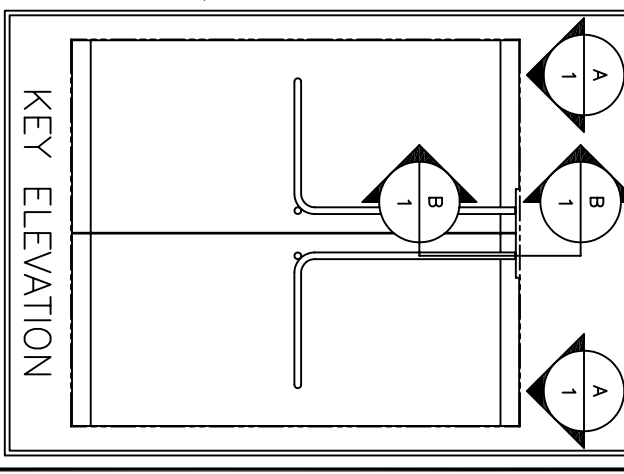

FOLGER ADAM 310-1 ELECTRIC STRIKE WITH 3/4" STRAIGHT KEEPER, NO SIGNAL SWITCH.

DOOR STOP/STRIKE

FOLGER ADAM 310-1 ELECTRIC STRIKE WITH 3/4" STRAIGHT KEEPER, NO SIGNAL SWITCH.

TOP VIEW A-A
SCALE: FULL SIZE

TOP VIEW A-A
SCALE: FULL SIZE

DETAIL D-2
SCALE: HALF SIZE

BLUMCRAFT'S ORIGINAL DESIGNS AND STRUCTURES ARE FULLY COVERED BY PATENTS AND PENDING PATENT APPLICATIONS IN THE UNITED STATES AND CANADA.

BLUMCRAFT ACCEPTS NO RESPONSIBILITY FOR STRUCTURAL INTEGRITY OF ANY STRUCTURE NOT BY BLUMCRAFT.

UNLESS OTHERWISE SPECIFIED DECIMALS FRACTIONS

Blumcraft OF PITTSBURGH

INSTALLATION OF DOOR STOP FOR FOLGER ADAM ELECTRIC STRIKE FOR 1 3/4" THICK DOORS. DOUBLE OR SINGLE DOORS-1/2" OR 3/4" GLASS.

JOB NUMBER	NS-731
DWG. NO.	NS-731
SHEET	1 OF 1
DRAWN BY	BW 12/07/83
CHECKED BY	AS NOTED
DATE	DN
REVISIONS	CK TR
REWORK ON AUTOCAD	01/13/03