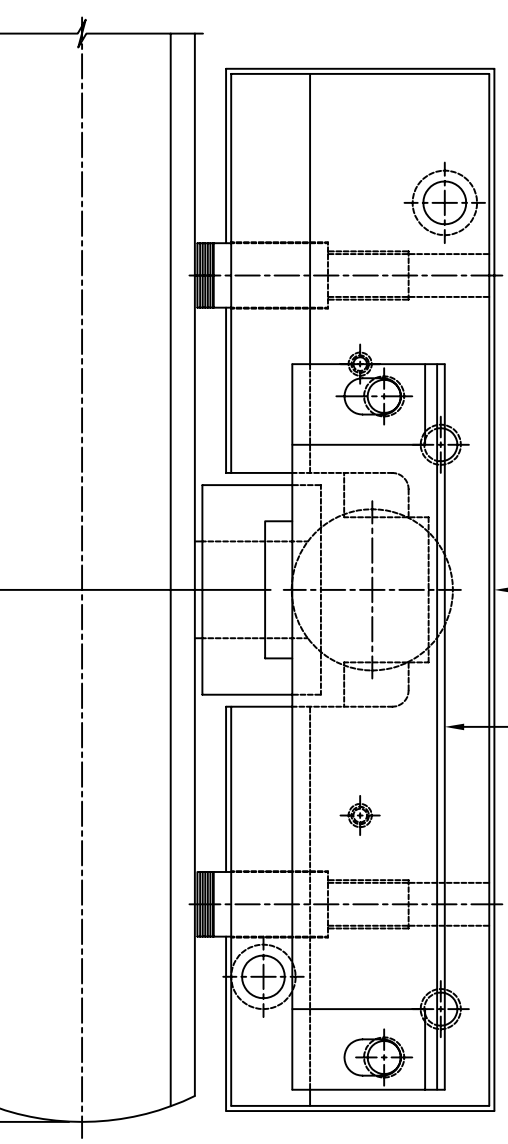

FOLGER ADAM 310-1 ELECTRIC STRIKE WITH 3/4" STRAIGHT KEEPER, NO SIGNAL SWITCH.

DOOR STOP/STRIKE

FOLGER ADAM 310-1 ELECTRIC STRIKE WITH 3/4" STRAIGHT KEEPER, NO SIGNAL SWITCH.

TOP VIEW A-A
SCALE: FULL SIZE

TOP VIEW A-A
SCALE: FULL SIZE

DETAIL D-2
SCALE: HALF SIZE

BLUMCRAFT'S ORIGINAL DESIGNS AND STRUCTURES ARE FULLY COVERED BY PATENTS AND PENDING PATENT APPLICATIONS IN THE UNITED STATES AND CANADA.

BLUMCRAFT ACCEPTS NO RESPONSIBILITY FOR STRUCTURAL INTEGRITY OF ANY STRUCTURE NOT BY BLUMCRAFT.